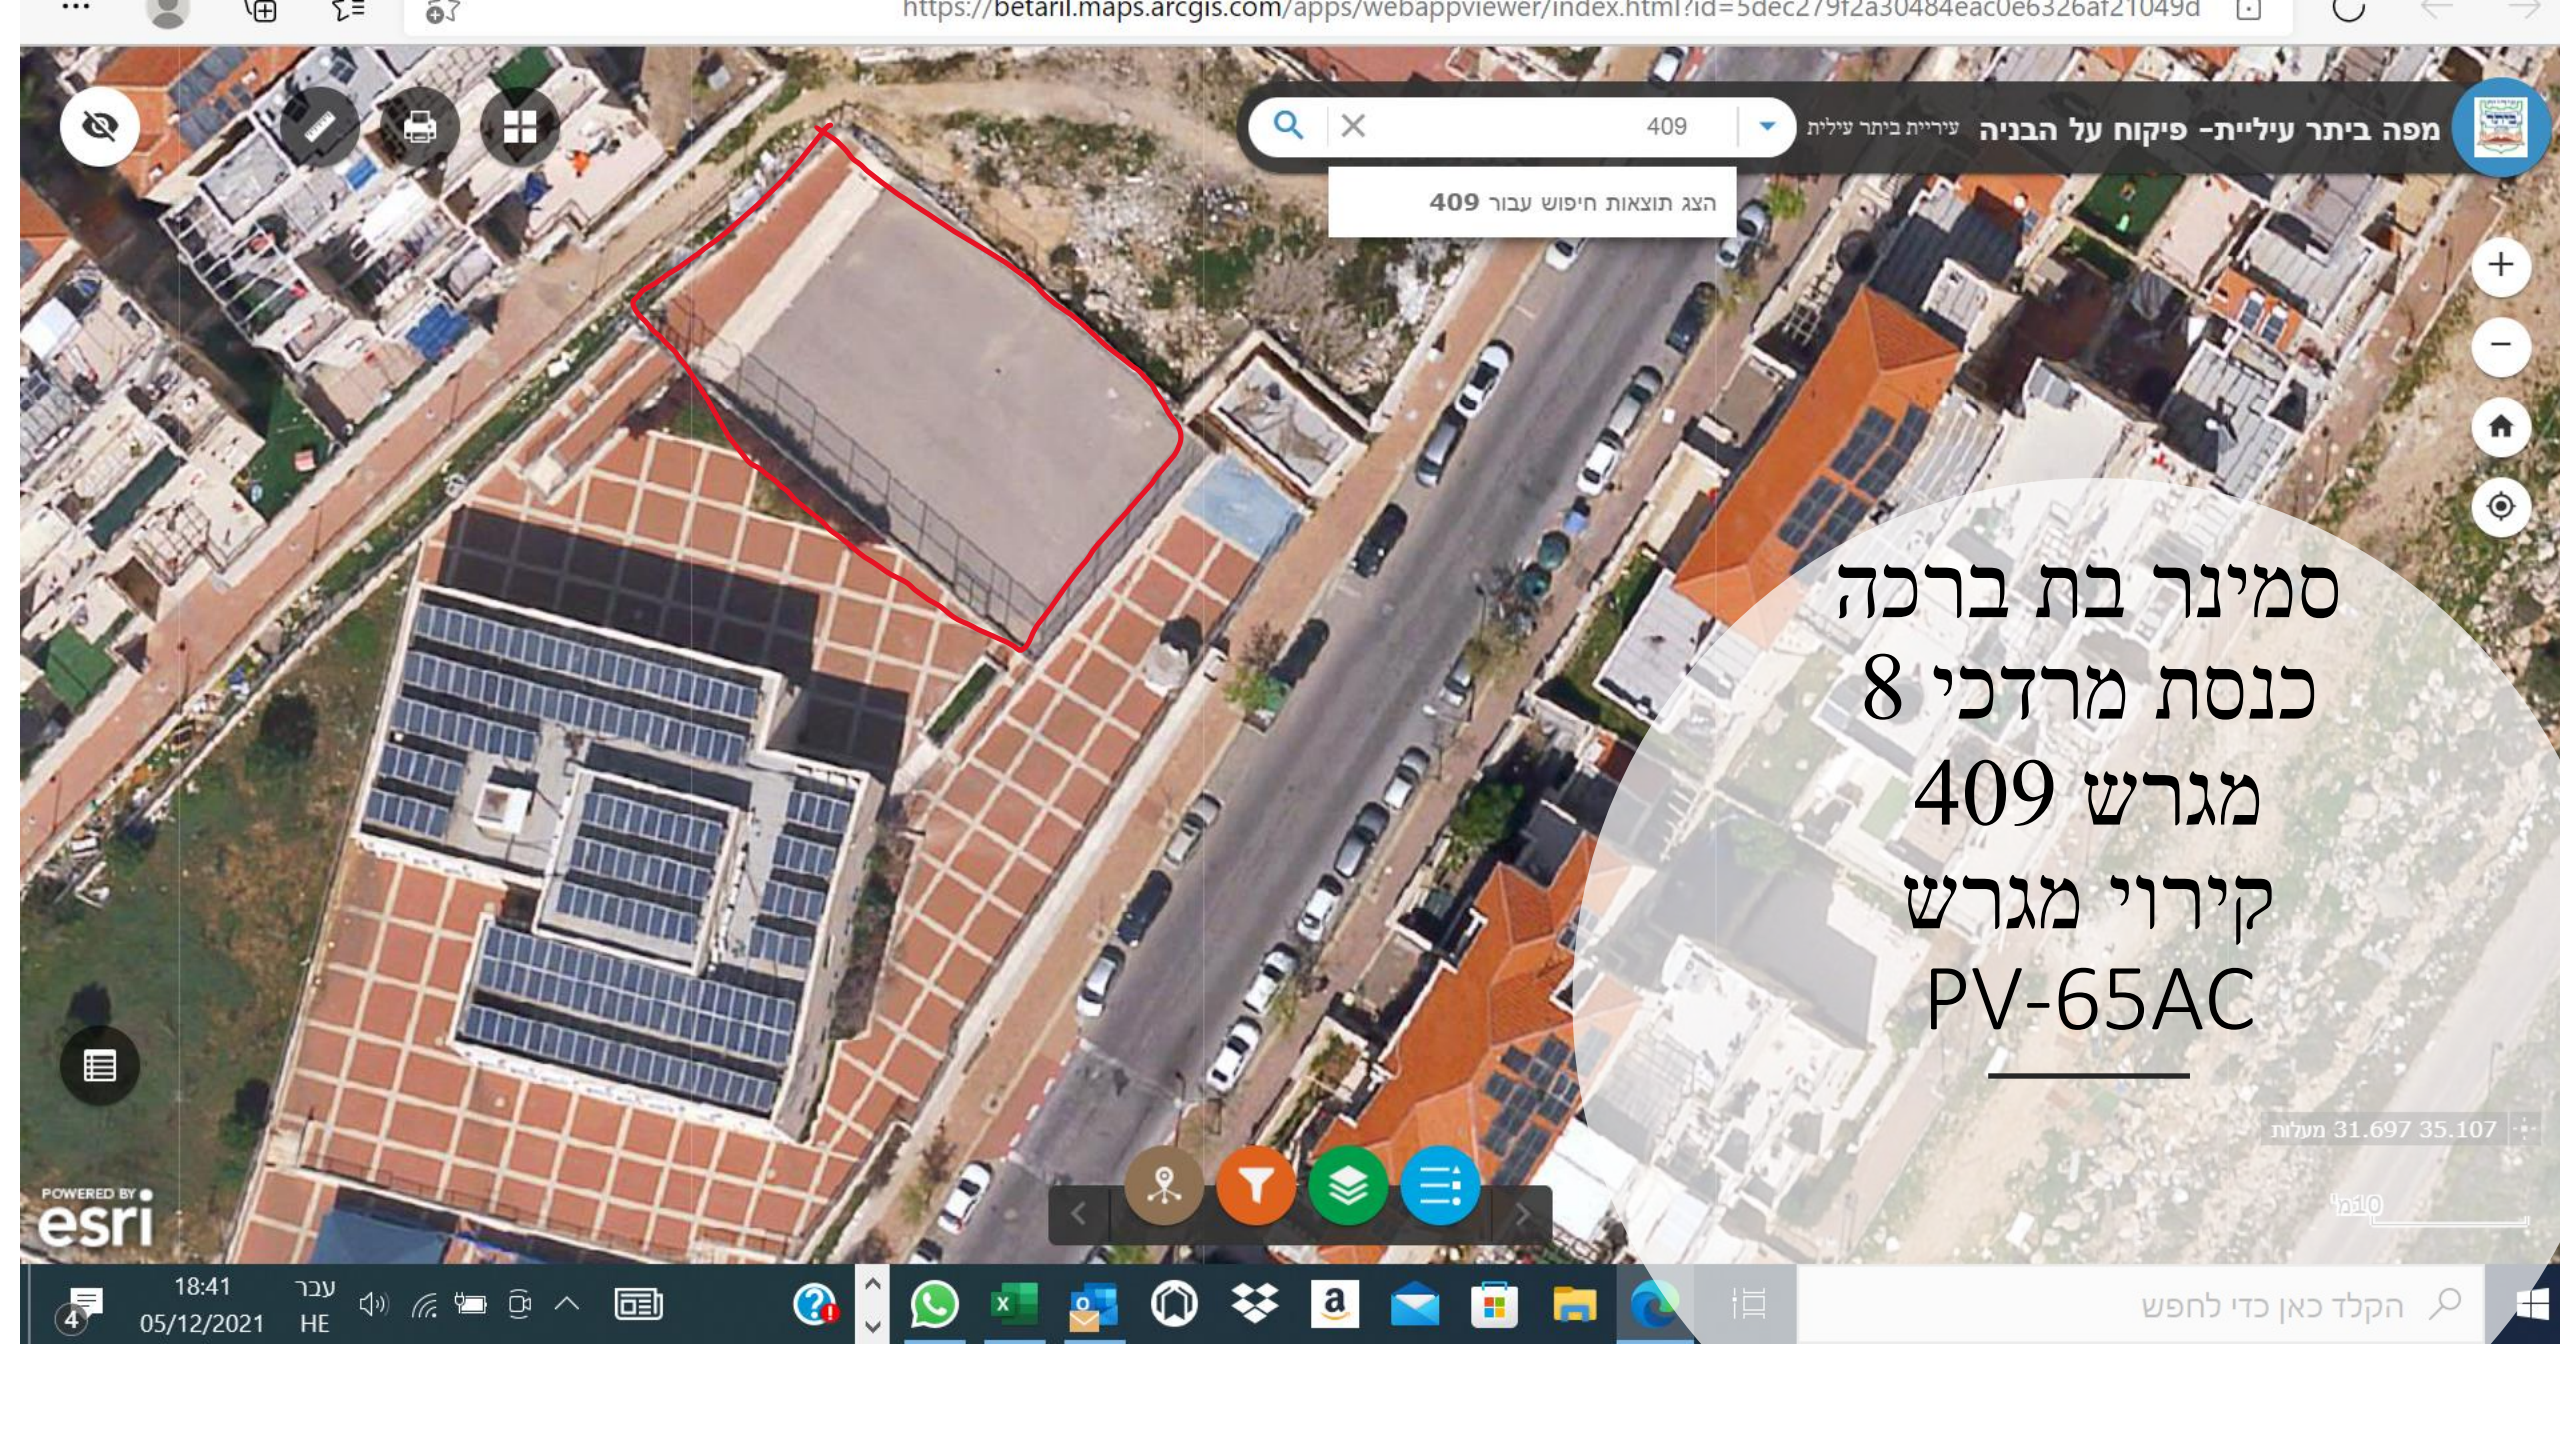

409

מפה ביתר עיליית - פיקוח על הבניה עיריית ביתר עילית

הצג תוצאות חיפוש עבור 409

סמינר בת ברכה
כנסת מרדכי 8
מגרש 409
קירווי מגרש
PV-65AC

31.697 35.107 מעלות

10מ

POWERED BY
esri