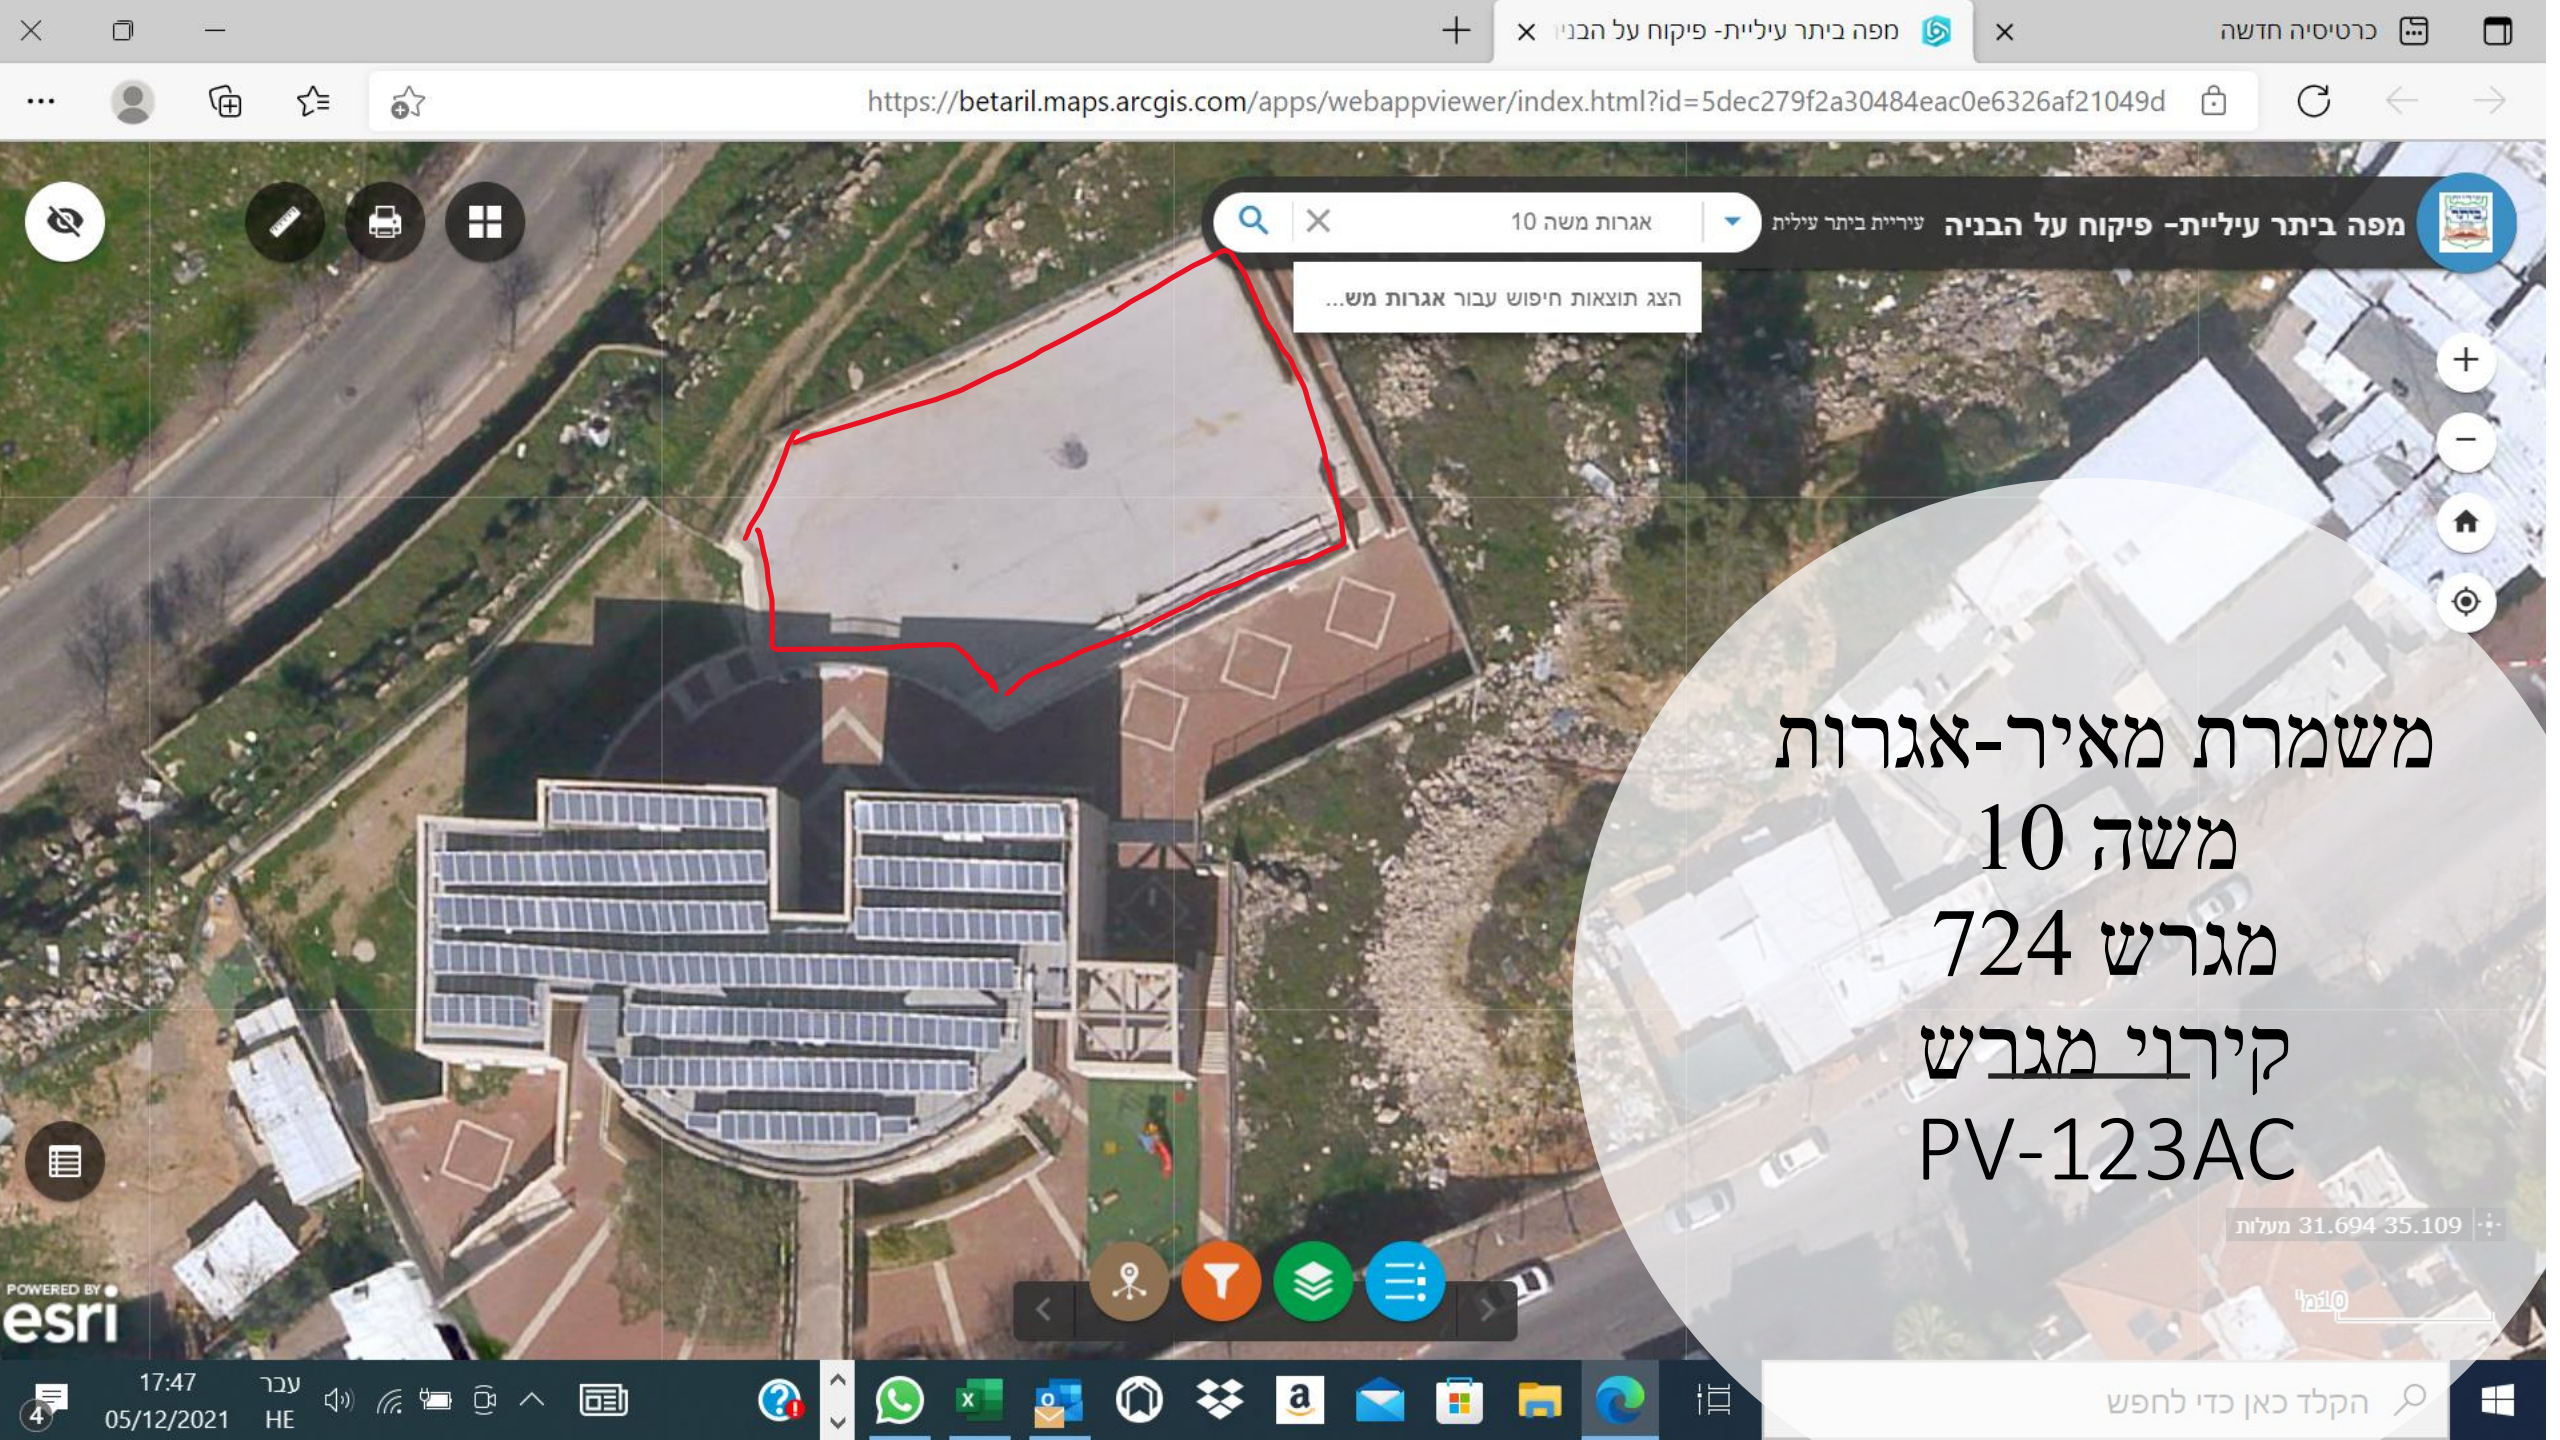

מפה ביתר עילית - פיקוח על הבניה עיריית ביתר עילית אגרות משה 10

הצג תוצאות חיפוש עבור אגרות משה...

משמרת מאיר-אגרות
משה 10
מגרש 724
קירוני מגרש
PV-123AC

31.694 35.109 מעלות