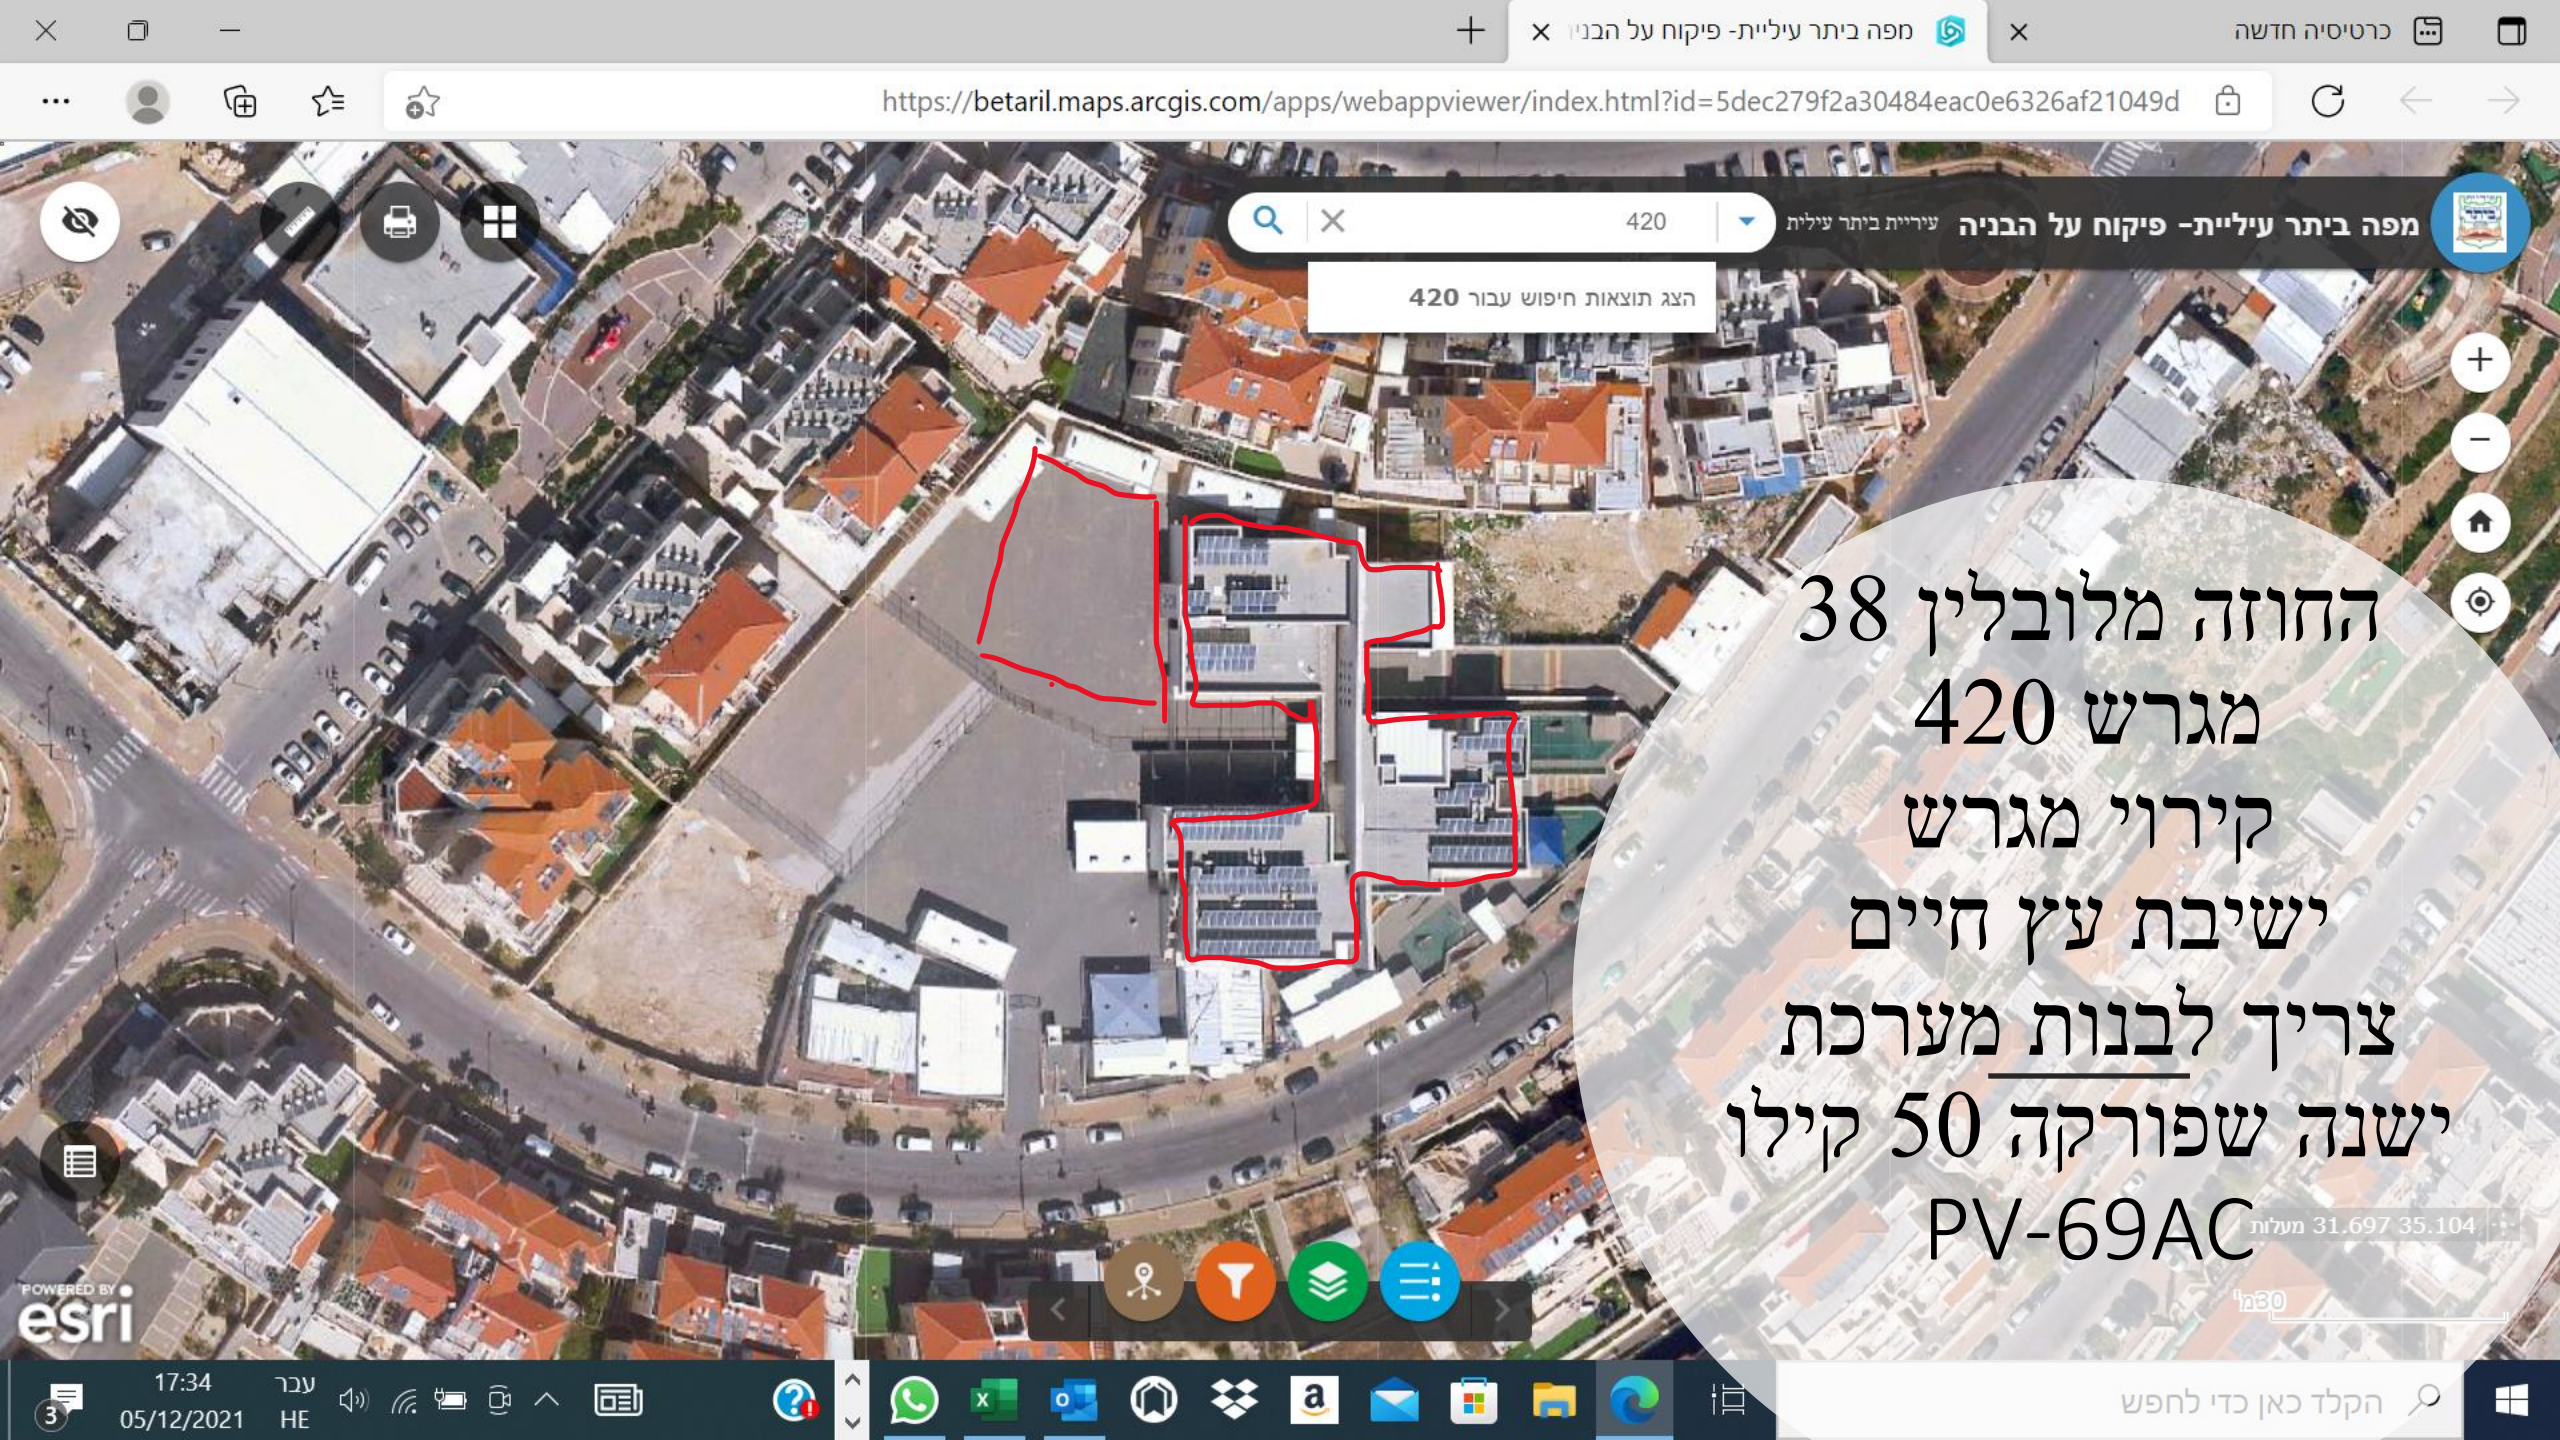

מפה ביתר עילית - פיקוח על הבניה עיריית ביתר עילית 420

הצג תוצאות חיפוש עבור 420

החוזה מלובלין 38
מגרש 420
קירווי מגרש
ישיבת עץ חיים
צריך לבנות מערכת
ישנה שפורקה 50 קילו
PV-69AC

31.697 35.104 מעלות

30מ