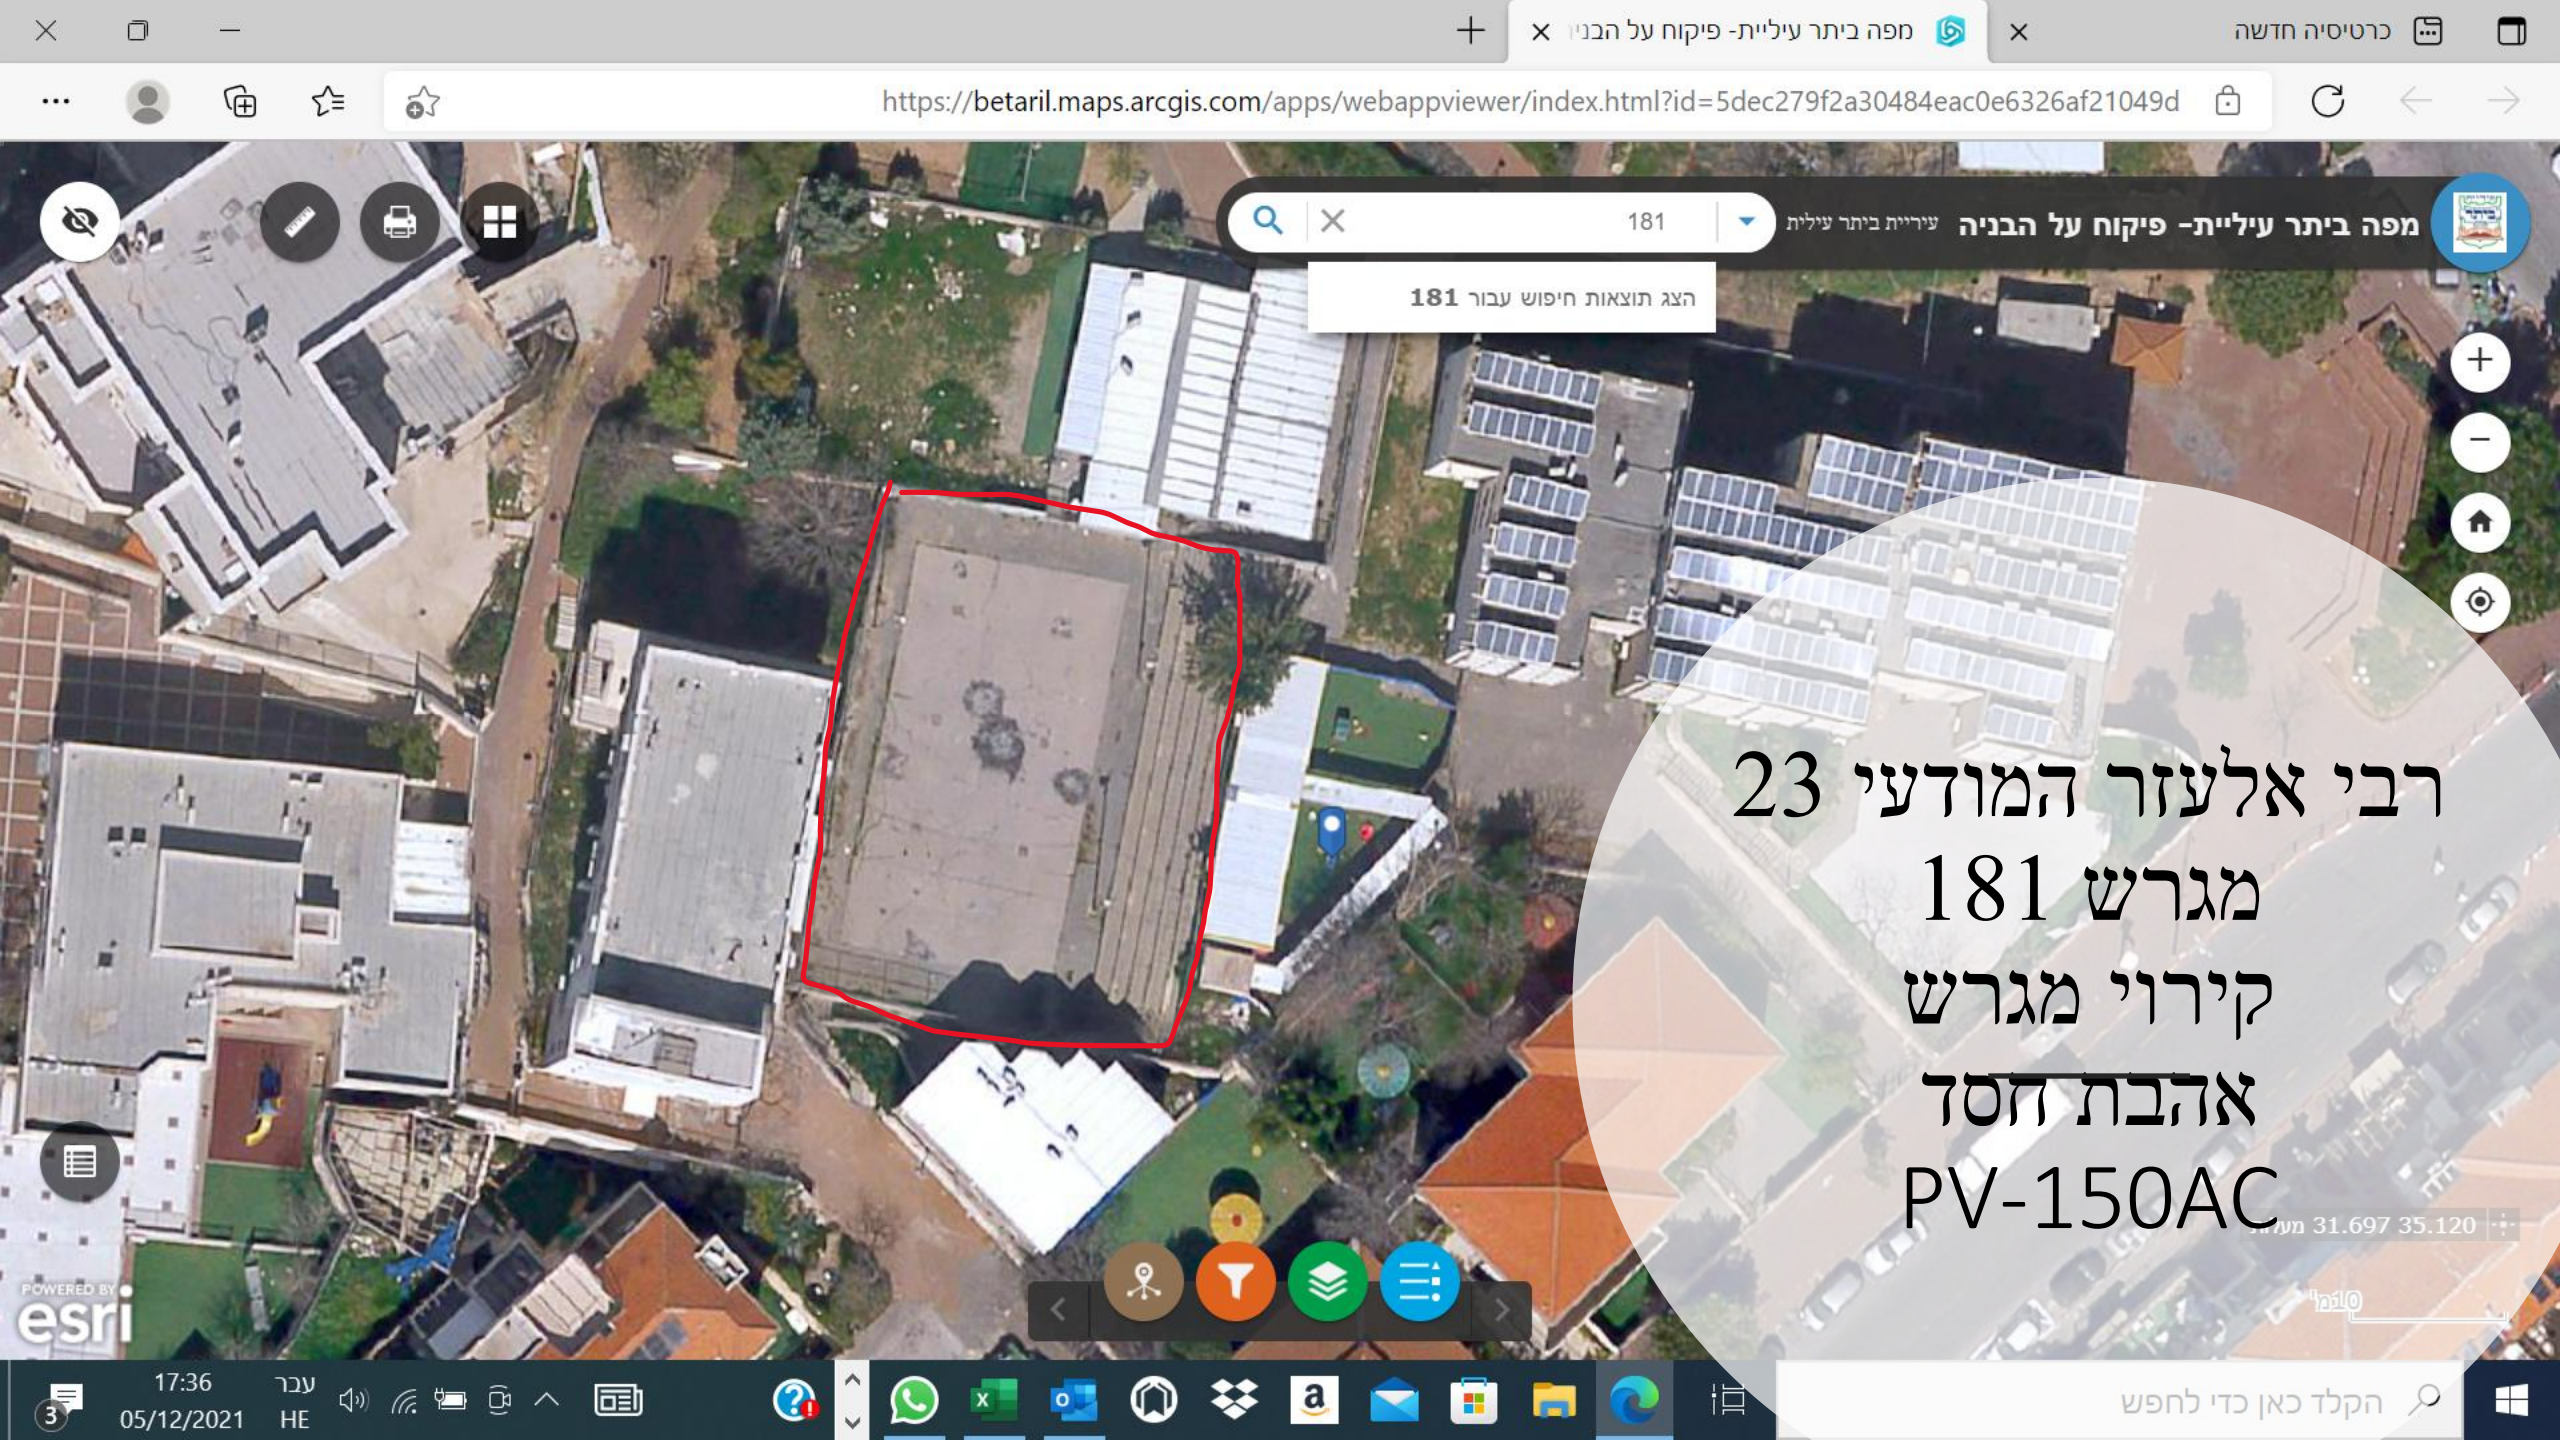

הצג תוצאות חיפוש עבור 181

רבי אלעזר המודעי 23
מגרש 181
קירווי מגרש
אהבת חסד
PV-150AC